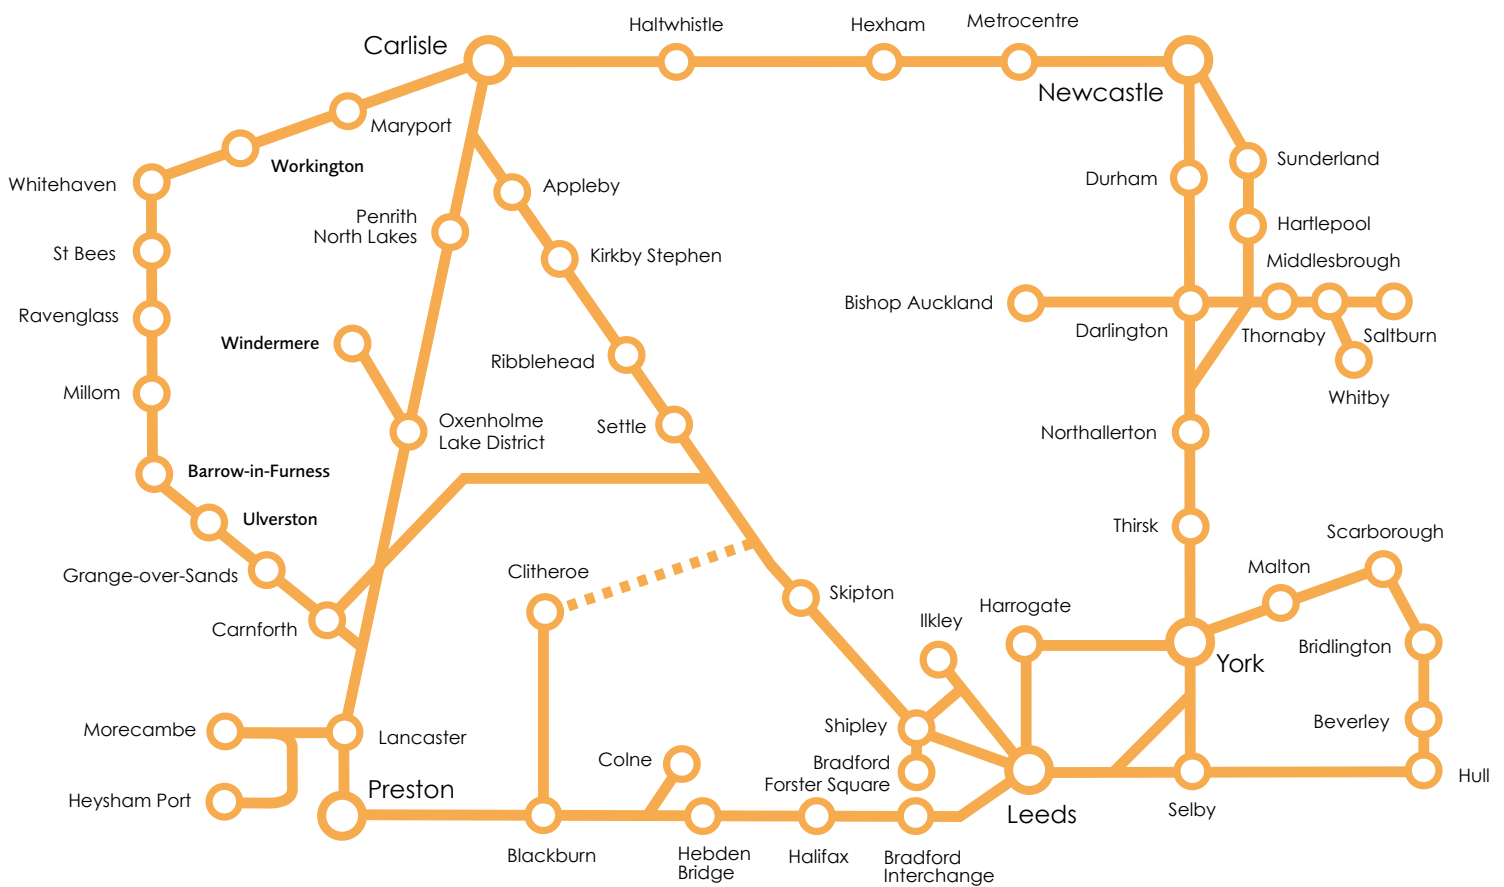

North Country Rover route map

— Railway line
- - Limited service

Valid from 2 January 2012